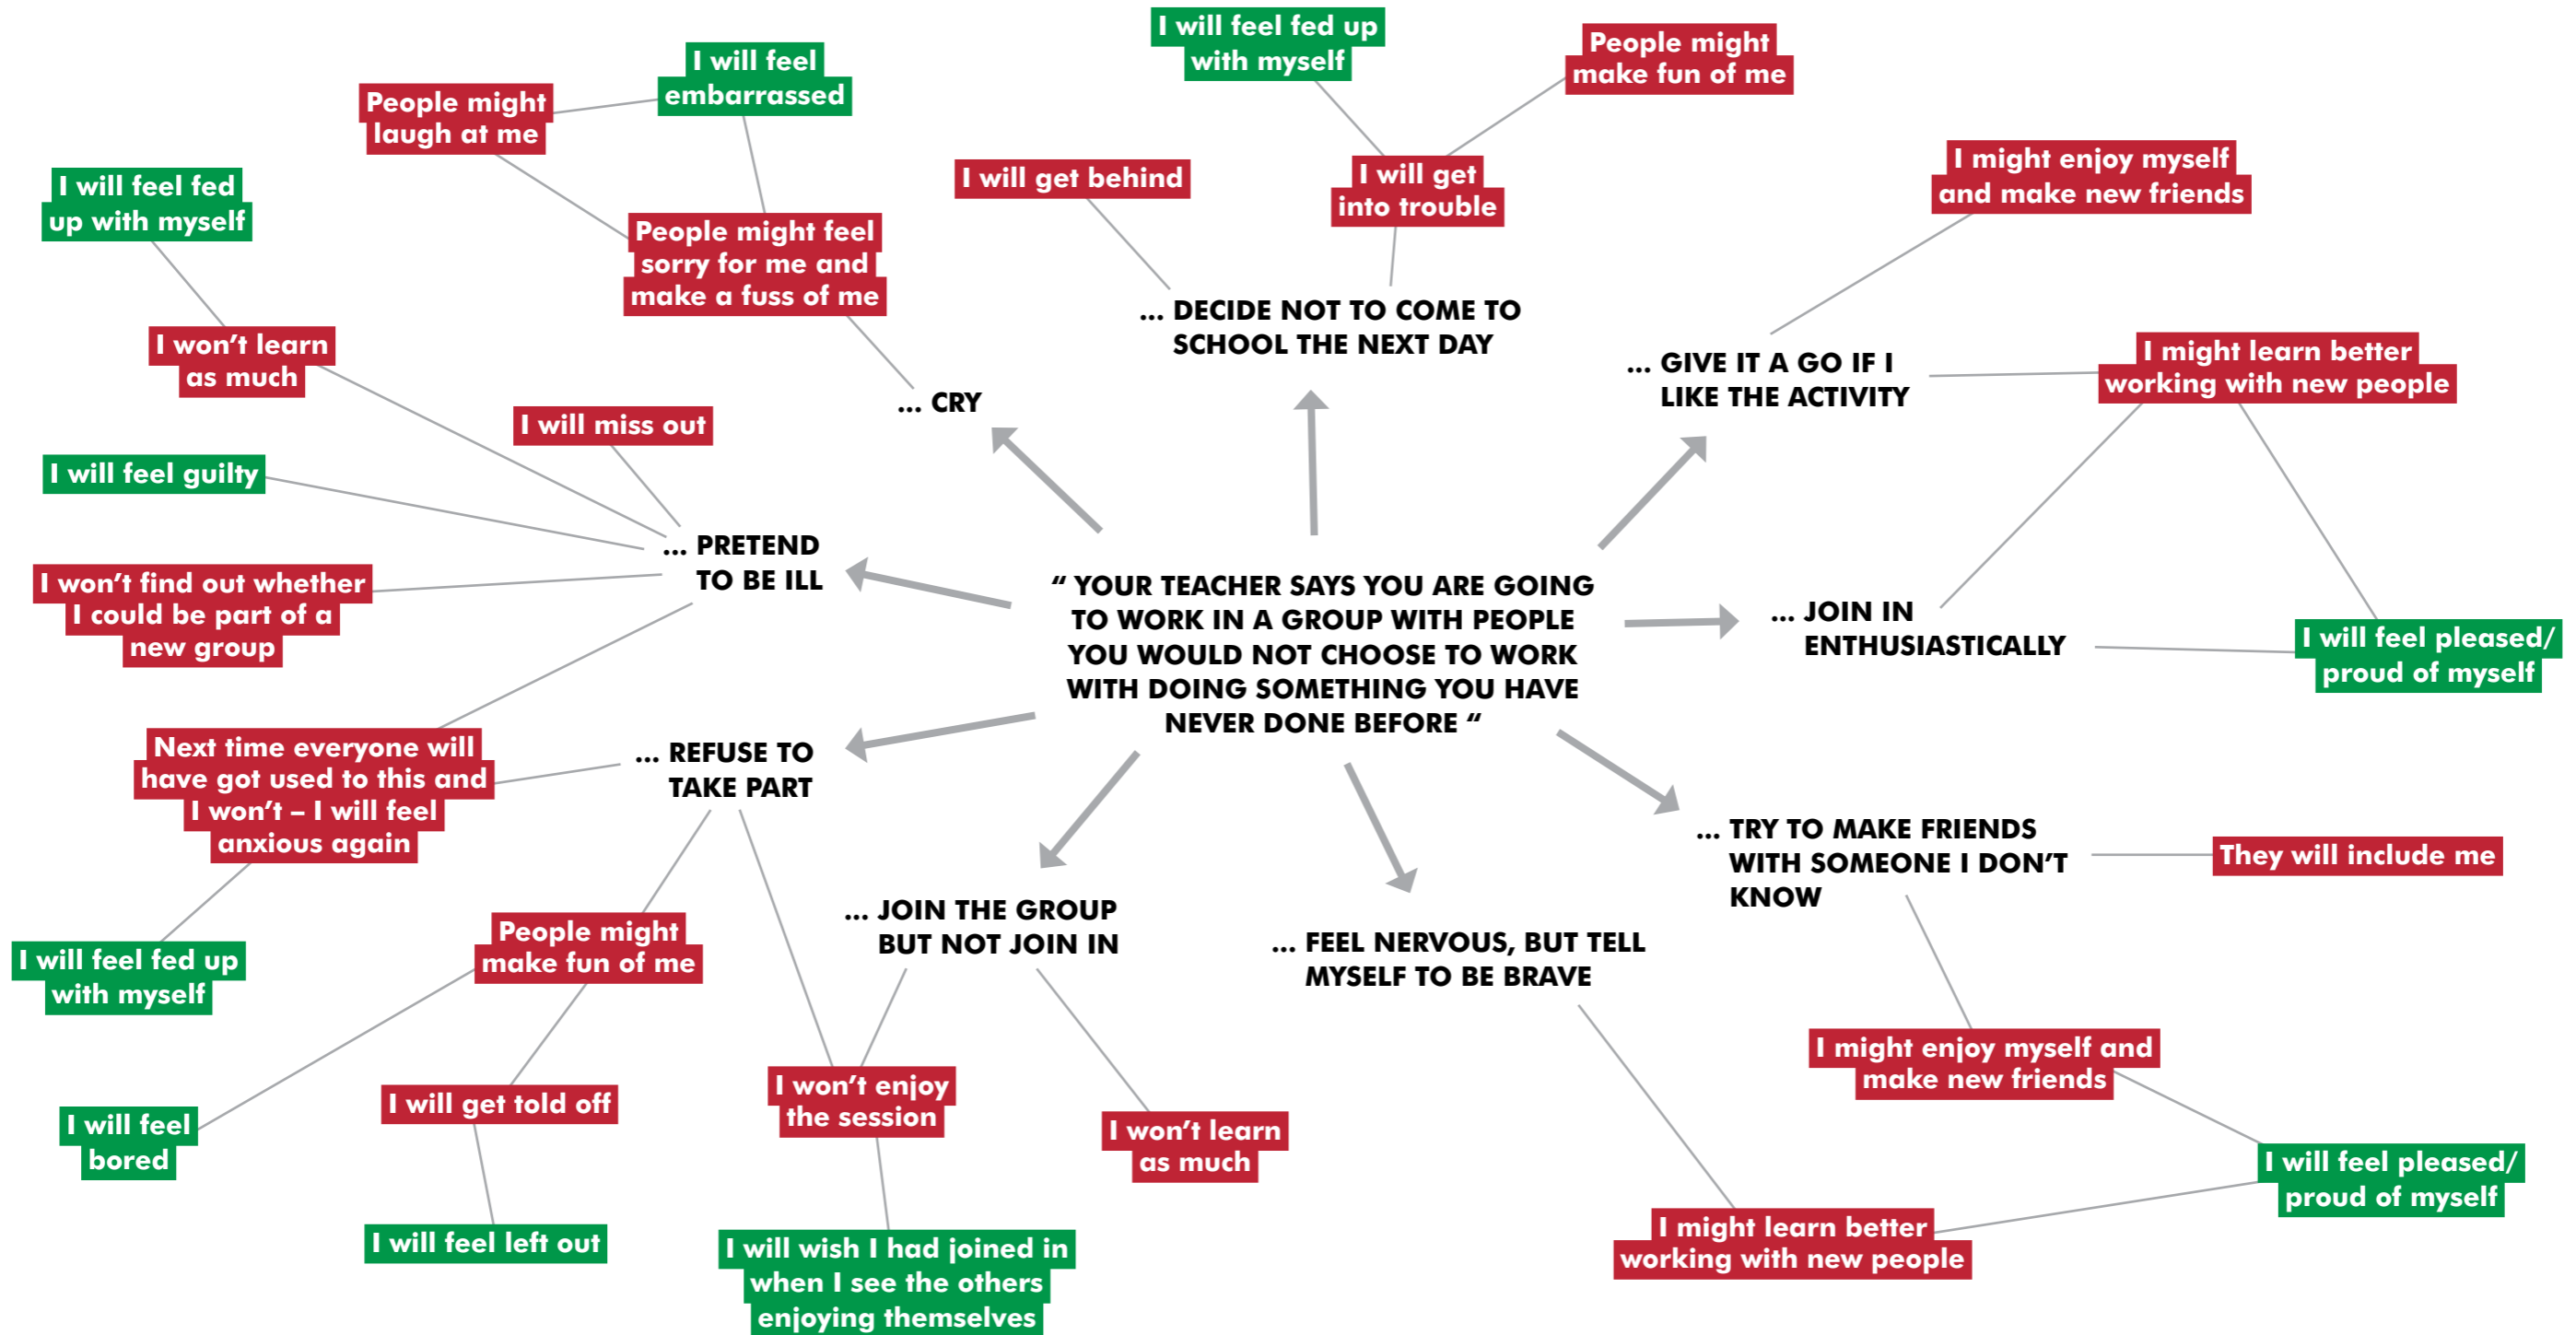

MAKING CHOICES - WHAT COULD YOU DO?

EXAMPLE - SCENARIO 1

MAKING CHOICES - WHAT COULD BE THE CONSEQUENCES OF THESE ACTIONS? HOW WOULD I FEEL?

EXAMPLE - SCENARIO 1

TEXT COLOUR KEY
 BLACK - OPTIONS
 RED - CONSEQUENCES
 GREEN - ASSOCIATED FEELING